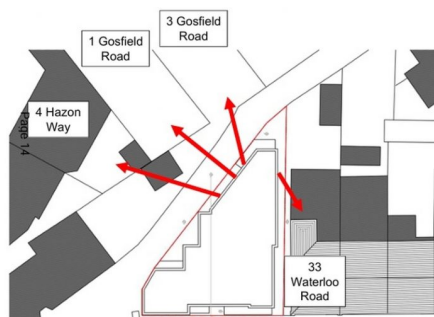

Council Housing Planning

The Battle of Waterloo Road development

10 March 2025

The Epsom and Ewell Borough Council Planning Committee has unanimously rejected a controversial proposal for a 12-unit residential development on Waterloo Road. Councillors cited concerns over poor design, excessive height, ... [Read More](#)