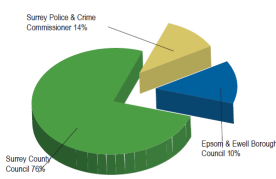

16th February 2023

16 February 2023

COUNCIL NEWS

Epsom and Ewell Council raises tax 2.99%

15 February 2023

Epsom and Ewell's Council tax is to be increased by 2.99% for 2023/2024. At a meeting of the Full Council last night the budget for 2023/2024 was approved. Chair of ... [READ MORE](#)