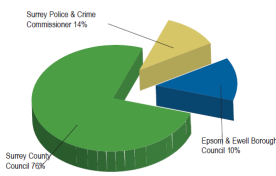

16th February 2023

16 February 2023

COUNCIL NEWS

Epsom and Ewell Council raises tax 2.99%

15 February 2023

Epsom and Ewell's Council tax is to be increased by 2.99% for 2023/2024. At a meeting of the Full Council last night the budget for 2023/2024 was approved. Chair of ... [READ MORE](#)