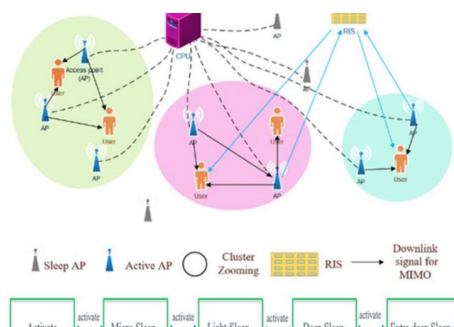

Business Education Environment

Surrey Uni finds energy-saving 5G features could cut carbon emissions

16 February 2026

An optimal combination of energy-efficient 5G network features - including AI systems that let mobile mast and antenna base stations go into sleep mode when usage is low, and phones that avoid unnecessary background network checks ... [Read More](#)