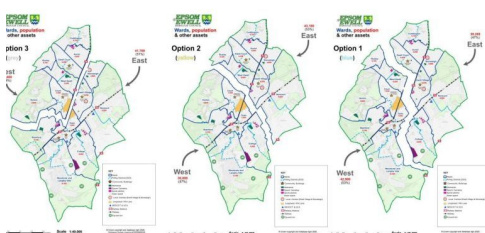

Community Volunteers

Great Get Together Got its Act together.

24 June 2025

Sunday, St Joseph's Church in Epsom was buzzing with laughter, music, and the spirit of community as residents gathered for The Great Get Together — a free, vibrant family event ... [Read More](#)

Council Council constitution News

Epsom and Ewell Considers New Community Councils as Local Government Shake-Up Looms

23 June 2025

Epsom and Ewell Borough Council (EEBC) will meet Thursday, 26 June for an extraordinary session to decide whether to launch a formal Community Governance Review (CGR)—a move that could lead ... [Read More](#)