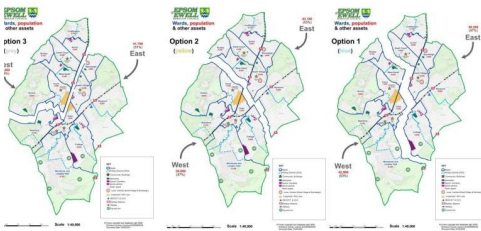

Community Volunteers

Great Get Together Got its Act together.

24 June 2025

Sunday, St Joseph's Church in Epsom was buzzing with laughter, music, and the spirit of community as residents gathered for The Great Get Together — a free, vibrant family event ... [Read More](#)

Council Council constitution News

Epsom and Ewell Considers New Community Councils as Local Government Shake-Up Looms

23 June 2025

Epsom and Ewell Borough Council (EEBC) will meet Thursday, 26 June for an extraordinary session to decide whether to launch a formal Community Governance Review (CGR)—a move that could lead ... [Read More](#)