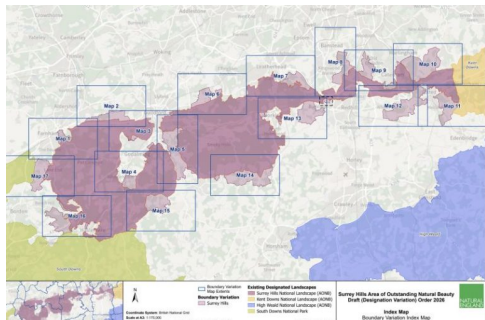

Surrey Hills expansion