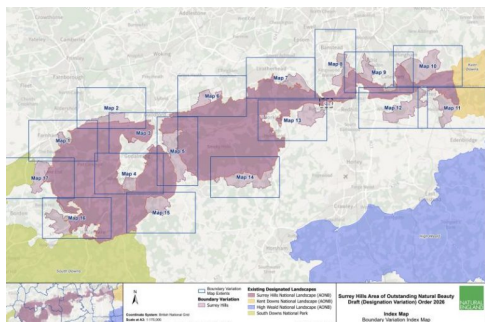

Surrey Hills expansion