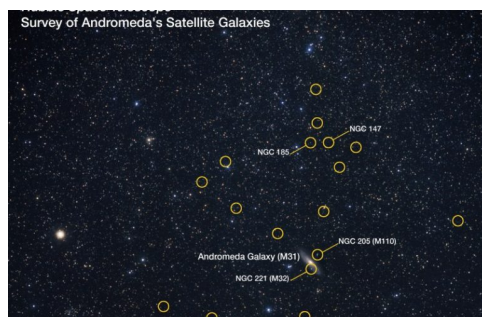

Rugby Sports

Sutton & Epsom rugby's thorough victory

4 March 2025

Thurrock 28 Sutton & Epsom RFC 53. Saturday 1st March. Back in November, Thurrock were very unlucky to lose 33-29 at Rugby Lane as the mighty McTaggart crashed over for ... [Read More](#)

Education News

Surrey University boldy go to the next galaxy

2 March 2025

A collaboration of more than 30 international institutions, including the University of Surrey, has observed vast differences in the dynamic ecosystem of smaller satellite galaxies orbiting our neighbour galaxy, Andromeda. ... [Read More](#)