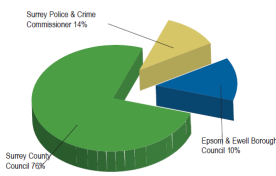

9th February 2023

9 February 2023

COUNCIL NEWS

2023/2024: average of £50 more to pay Surrey County Council

8 February 2023

Surrey residents will pay nearly £50 a year more to the county council for its share of council tax from April. The 2.99 per cent increase was confirmed at a full ... [READ MORE](#)