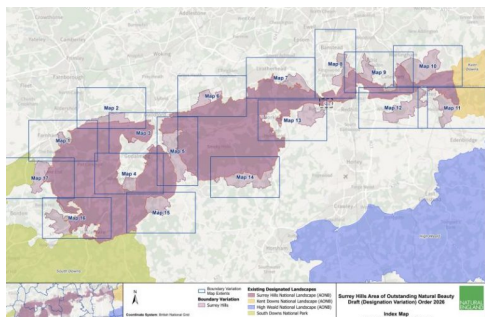

Surrey Hills expansion

28 November 2025

The Surrey Hills could be expanded for the first time since it was first designated as an area of outstanding natural beauty almost 70 years ago. The Surrey Hills National ... [Read More](#)

Education Health News