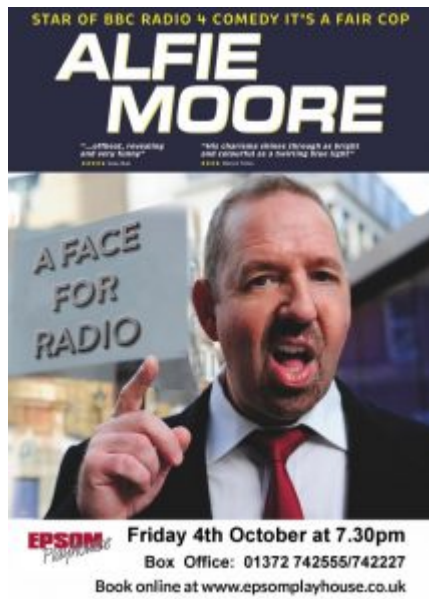

Alfie Moore: A Face for Radio

11 September 2024

Cop-turned-comedian Alfie Moore, best known for his hit BBC Radio 4 comedy *It's a Fair Cop* is bringing his tour show to Epsom Playhouse. Thirty years of shift-work, and being punched in the face, had left 'Fair Cop' Alfie with a 'face for radio'. A face not so much 'lived in' as inhabited by squatters with little regard to property maintenance! A surprising career shift turned middle-aged Alfie from street cop to BBC radio star. But when TV fame beckoned could he grasp it or was it past it?