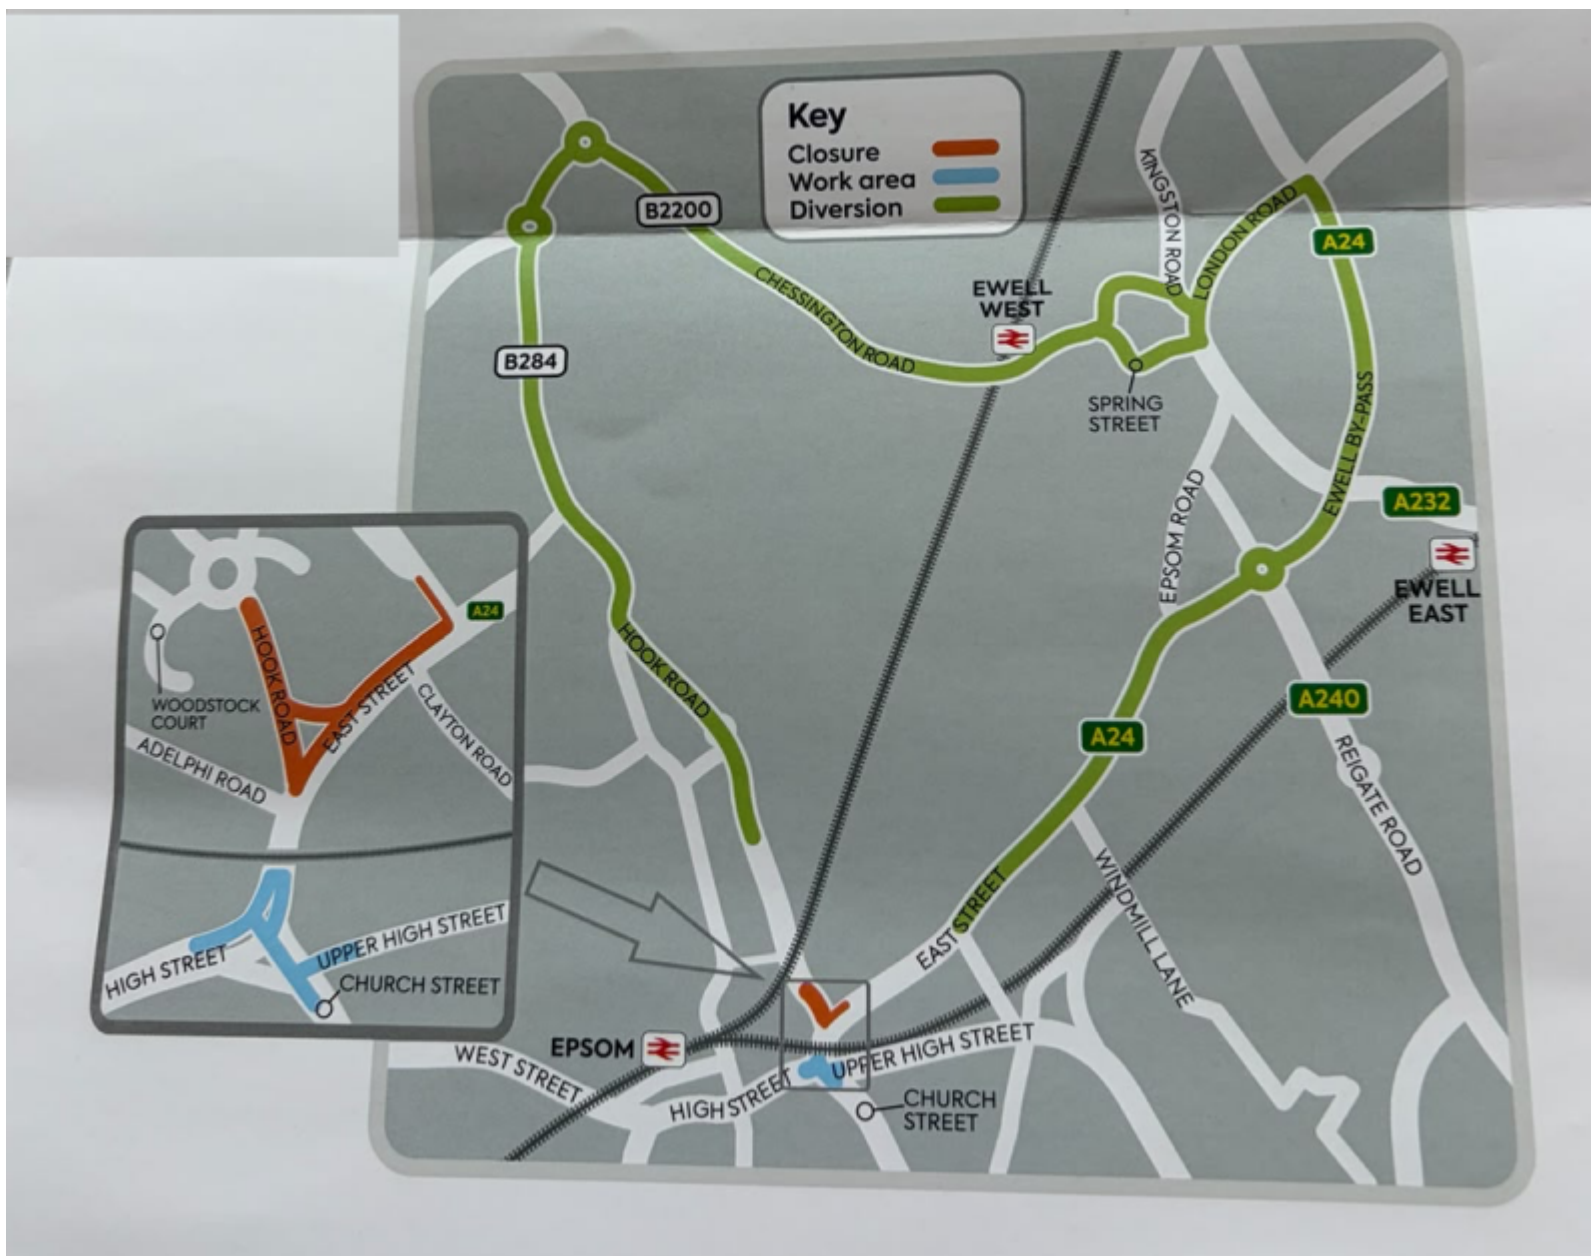

[Read More](#)

Six months of disruption ahead as major gas and traffic works set to hit

central Epsom

Lionel Blackman

1 July 2026

Business, News, Transport

Businesses and residents voice concerns over diversion routes as SGN and Surrey County Council prepa...

[Read More](#)

Around 100 attend Epsom unity event after April far-right disorder

Sam Jones

1 July 2026

Community, News

Around 100 people gathered in Rosebery Park for a community event intended to promote unity and reje...

[Read More](#)

Rain, royalty and recovery at Epsom Derby

Sam Jones

7 June 2026

Horse racing, News, Sports

1

Epsom Derby Day drew its biggest crowd since 2022 as The King and Queen joined more than 28,000 race...

[Read More](#)

Crime and Safety Round-Up: April and May 2026

Sam Jones

5 June 2026

Crime, News, Policing

1

April and May proved to be unusually busy months for Surrey Police and community safety partners in ...